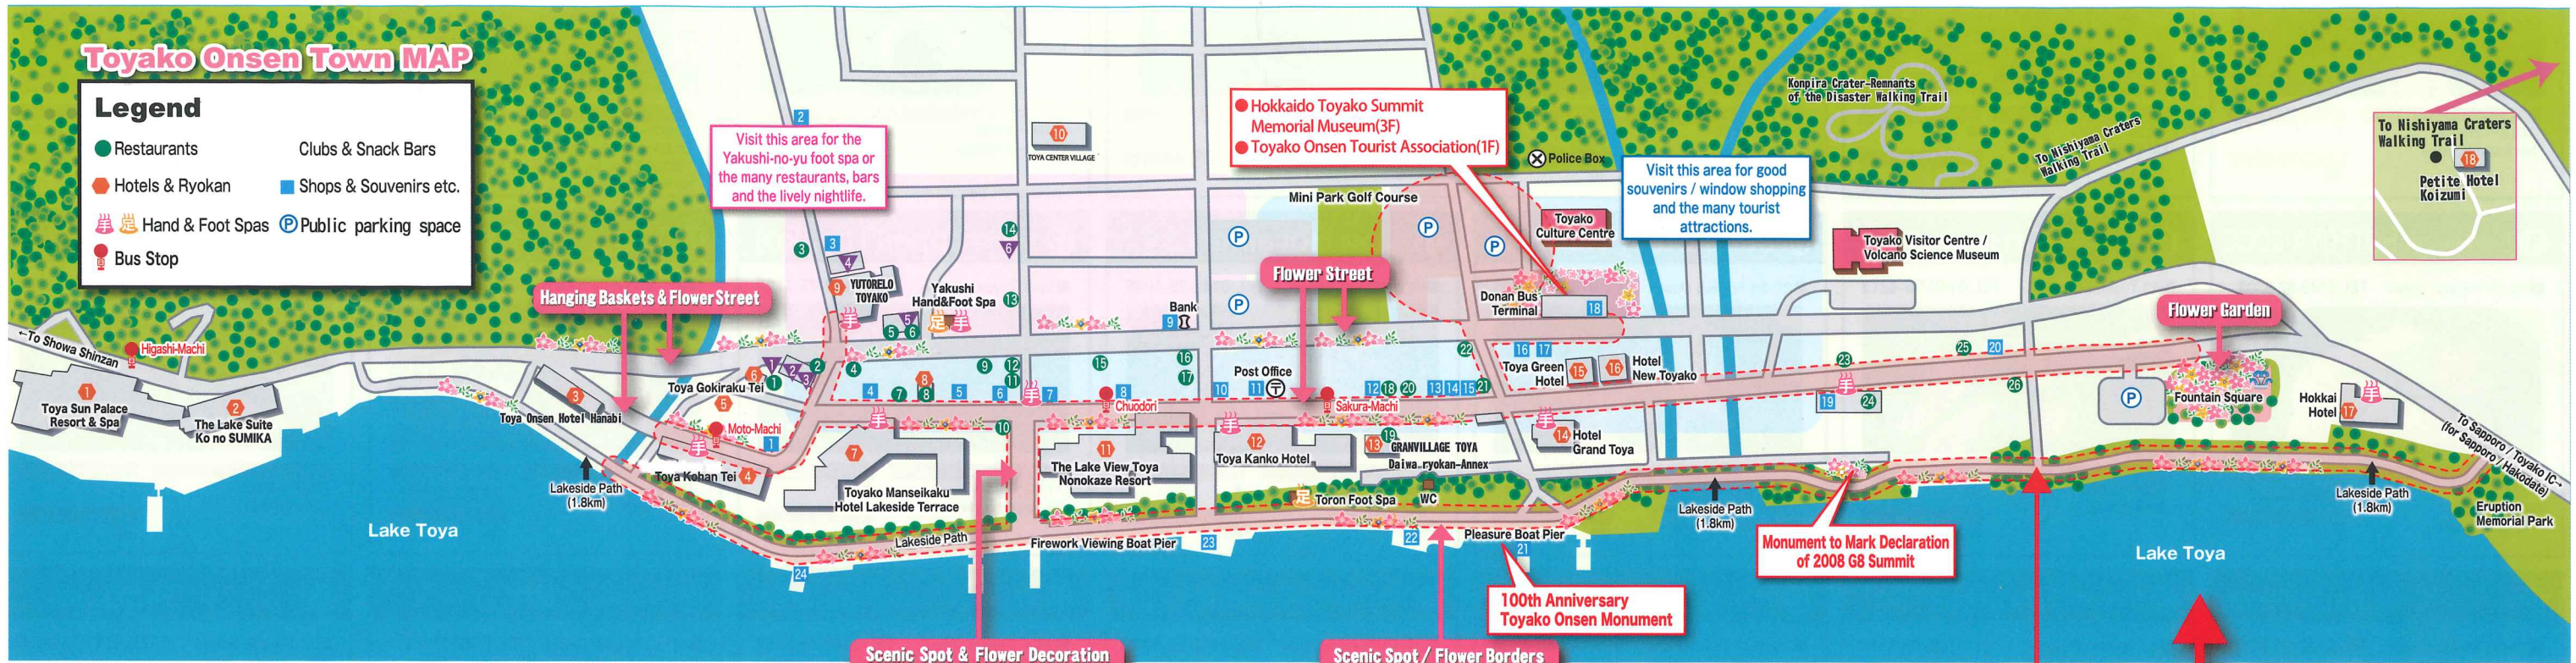

# Toyako Onsen Town Map

Correct as of Nov, 2022  
Details may be subject to change

Parking 4  
Seating 25

**MAP 16 Ramen Demekin**

■ 40 Toyako Onsen TEL:0142-75-3511

Open 11:00~15:00  
or earlier if sold out  
Closed: Tues

Parking Please use public parking space  
Seating 25

**MAP 17 Cafe SANGAKU KISSA**

Open 10:00~16:00  
No fixed holiday

Parking 5  
Seating 40

**MAP 22 Soba Noodles Sobakura**

■ 36 Toyako Onsen TEL:0142-75-2345

Open 11:00~  
or earlier if sold out  
No fixed holiday

Parking 3  
Seating 24

Open 11:00~19:00 (LO 18:30)  
No fixed holiday

Parking 100 cars, 5 buses  
Seating 220

**MAP 25 Pizza mitten pizza**

■ 144-46 Toyako Onsen TEL:090-4728-4755

Open 11:00~15:00 Tues, Wed  
11:00~16:00 Sat, Sun  
Closed: Mon, Thu, Fri